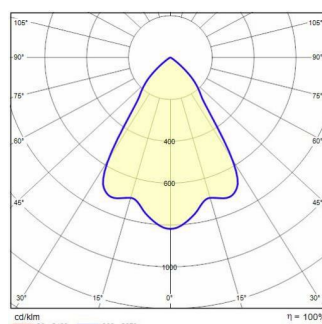

AS427 LED WIDE FLOOD REFLECTOR

Part number	3108547
Lampholder:	LED
Light Source:	LED
Wattage:	40 W
Finish:	WH-RAL9010 / White RAL9010 / Textured
Insulation class:	II
Degree of protection:	IP20
IK-J-xxIP:	IK02 0.20J xx0
CRI:	80
Kelvin:	4000
Power factor:	COS ϕ \geq 0,9
EEL:	A2
Optic:	Wide circle medium reflector
Optic Beam:	2 x 34°
Lightsource lumen output:	5190 lm
Luminaire lumen output:	4330 lm
L:	L80
B:	B10
Lifetime:	60000 h
Ta MIN luminaire:	-20°
Ta MAX luminaire:	40°

Description

LED track light for indoor, comprising:

- Extruded aluminium profile and die-cast aluminium spotlight housing, powder-coated
- Tilting and turning spotlight head
- High-brilliance spherical faceted reflector for maximum performance and neutral colour rendering index
- Bayonet-closure ring for a toolless replacement of the reflector and the louvre
- Reflector in Wide Flood design
- Colour tolerance according to MacAdam \leq 3 SDCM
- Colour rendering index Ra > 80
- LED lifetime 60.000 h at 80% luminous flux (L80B10)
- Universal tri-phase adaptor included
- Built-in driver
- Quick installation without tools
- Clear safety glass
- The luminaire is suitable for installation on standard tracks such as EUROSTANDARD PLUS®

Photometric data

Technical drawings